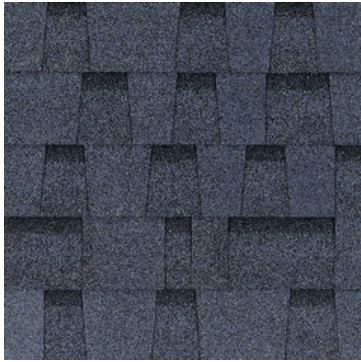

Pabco Premier Roof Shingles

Laminated Fiberglass Shingles

Blue Slate*

Driftwood

Pewter Gray

Antique Black

Buckskin Tan*

Mocha*

Harvest Brown

Prairie Wood

Sherwood Green

Weathered White*

PABCO Premier® laminated fiberglass shingles are the leading choice for homeowners and builders who trust the PABCO® name and desire value and a wide selection of color options.